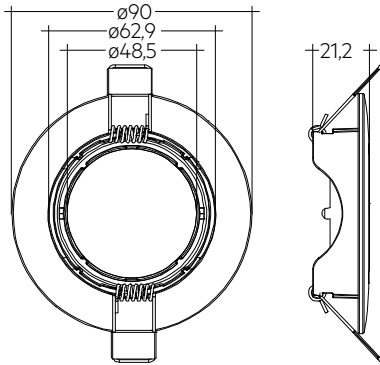

**ACS TRIM RING**

Compact accessories

ACS TRIM RING SWIVEL 68mm BK 30°

ACS TRIM RING SWIVEL 68mm BN 30°

ACS TRIM RING SWIVEL 68mm WH 30°

**Product description**

- \_ Up to 30° swivel mounting rings for ceiling cutouts 68 mm and 75 mm
- \_ Matt white / matt black / brushed nickel finishing
- \_ Version 75 mm with anti-glare guard
- \_ Spring clip pre-assembled

**Website**

<http://www.tridonic.com/28002184>

**ACS TRIM RING**

Compact accessories

ACS TRIM RING SWIVEL 68mm 30°

ACS TRIM RING SWIVEL 75mm 30°

**Ordering data**

Type	Article number	Colour	Ceiling cutout	Packaging, carton	Weight per pc.
ACS TRIM RING SWIVEL 68mm WH 30°	28002184	White	ø 68 mm	90 pc(s).	0.064 kg
ACS TRIM RING SWIVEL 68mm BK 30°	28002185	Black	ø 68 mm	90 pc(s).	0.064 kg
ACS TRIM RING SWIVEL 68mm BN 30°	28002186	Chrome	ø 68 mm	90 pc(s).	0.064 kg
ACS TRIM RING SWIVEL 75mm WH 30°	28002187	White	ø 75 mm	90 pc(s).	0.100 kg
ACS TRIM RING SWIVEL 75mm BK 30°	28002188	Black	ø 75 mm	90 pc(s).	0.100 kg