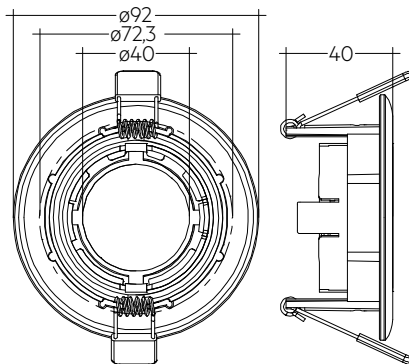

**ACS TRIM RING**

Compact accessories

ACS TRIM RING SWIVEL 68mm BK 30°

ACS TRIM RING SWIVEL 68mm BN 30°

ACS TRIM RING SWIVEL 68mm WH 30°

**Product description**

- \_ Up to 30° swivel mounting rings for ceiling cutouts 68 mm and 75 mm
- \_ Matt white / matt black / brushed nickel finishing
- \_ Version 75 mm with anti-glare guard
- \_ Spring clip pre-assembled

**Website**

<http://www.tridonic.com/28002184>

**ACS TRIM RING**

Compact accessories

ACS TRIM RING SWIVEL 68mm 30°

ACS TRIM RING SWIVEL 75mm 30°

**Ordering data**

Type	Article number	Colour	Ceiling cutout	Packaging, carton	Weight per pc.
ACS TRIM RING SWIVEL 68mm WH 30°	28002184	White	ø 68 mm	90 pc(s).	0.064 kg
ACS TRIM RING SWIVEL 68mm BK 30°	28002185	Black	ø 68 mm	90 pc(s).	0.064 kg
ACS TRIM RING SWIVEL 68mm BN 30°	28002186	Chrome	ø 68 mm	90 pc(s).	0.064 kg
ACS TRIM RING SWIVEL 75mm WH 30°	28002187	White	ø 75 mm	90 pc(s).	0.100 kg
ACS TRIM RING SWIVEL 75mm BK 30°	28002188	Black	ø 75 mm	90 pc(s).	0.100 kg