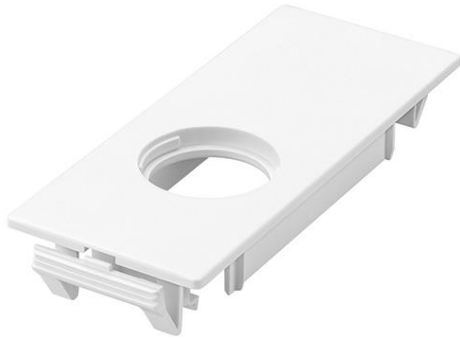

ACU MOUNTING ADAPTER 040 60x22

Casambi Ready wireless sensor

ACU MOUNTING ADAPTER 040 60x22

ACU MOUNTING ADAPTER 040 60x22

ACU BLIND COVER 040 60x22

Interfaces

- _ Plastic mounting accessories in white and black color: BLIND COVER 60 x 20 mm and MOUNTING ADAPTER 60 x 20mm
- _ Fit to 60 x 20 mm Zhaga Book 20 cut out
- _ The BLIND COVER has a holder for luminaire plug connector LEX-LP according to Zhaga Book 20 standard
- _ MOUNTING ADAPTER 60 x 20 mm establish possibility to install a shutter for preventing occupancy detection

Housing properties

- _ Casing: polycarbonate, black or white
- _ Type of protection IP20

Benefits

- _ Used for sensor integration to any lighting fixture which comply with Zhaga Book 20 standard
- _ Simple retrofitting thanks to the option of mounting the sensor in the luminaire from the outside
- _ No tools required for installation
- _ Possibility to remove BLIND COVER 60 x 20 mm and MOUNTING ADAPTER 60 x 20 mm without opening of the lighting fixture

Website

<http://www.tridonic.com/28005054>

ACU MOUNTING ADAPTER 040 60x22

Casambi Ready wireless sensor

ACU MOUNTING ADAPTER 040 60x22

ACU BLIND COVER 040 60x22

Ordering data

| Type | Article number | Packaging, bag | Packaging, carton | Weight per pc. |
|-----------------------------------|----------------|----------------|-------------------|----------------|
| ACU MOUNTING ADAPTER 040 60x22 WH | 28005054 | 10 pc(s). | 100 pc(s). | 0.005 kg |
| ACU MOUNTING ADAPTER 040 60x22 BK | 28005055 | 10 pc(s). | 100 pc(s). | 0.004 kg |
| ACU BLIND COVER 040 60x22 WH | 28005056 | 10 pc(s). | 100 pc(s). | 0.004 kg |
| ACU BLIND COVER 040 60x22 BK | 28005057 | 10 pc(s). | 100 pc(s). | 0.004 kg |