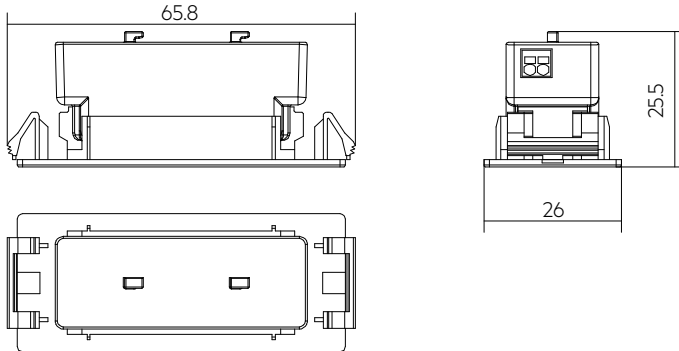

ACU MOUNTING ADAPTER 040 60x22

Casambi Ready wireless sensor

ACU MOUNTING ADAPTER 040 60x22