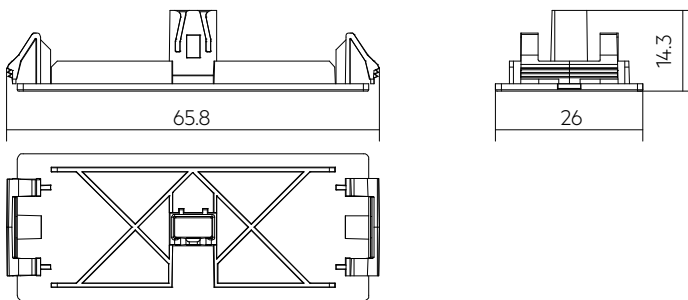

Housing properties

- _ Casing: polycarbonate, black or white
- _ Type of protection IP20

Benefits

- _ Used for sensor integration to any lighting fixture which comply with Zhaga Book 20 standard
- _ Simple retrofitting thanks to the option of mounting the sensor in the luminaire from the outside
- _ No tools required for installation
- _ Possibility to remove BLIND COVER 60 x 20 mm and MOUNTING ADAPTER 60 x 20 mm without opening of the lighting fixture

Website

<http://www.tridonic.com/28005054>

ACU MOUNTING ADAPTER 040 60x22

Casambi Ready wireless sensor

ACU MOUNTING ADAPTER 040 60x22

ACU BLIND COVER 040 60x22

Ordering data

| Type | Article number | Packaging, bag | Packaging, carton | Weight per pc. |
|-----------------------------------|----------------|----------------|-------------------|----------------|
| ACU MOUNTING ADAPTER 040 60x22 WH | 28005054 | 10 pc(s). | 100 pc(s). | 0.005 kg |
| ACU MOUNTING ADAPTER 040 60x22 BK | 28005055 | 10 pc(s). | 100 pc(s). | 0.004 kg |
| ACU BLIND COVER 040 60x22 WH | 28005056 | 10 pc(s). | 100 pc(s). | 0.004 kg |
| ACU BLIND COVER 040 60x22 BK | 28005057 | 10 pc(s). | 100 pc(s). | 0.004 kg |