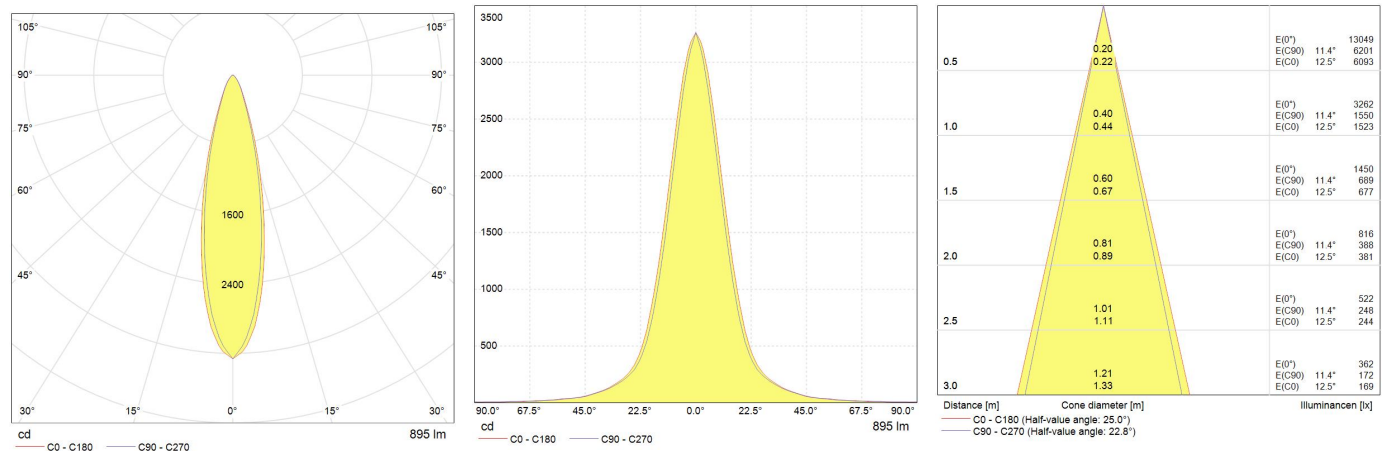

Logistic data

Box quantity	1
Shipment	Standard
Product status	Available
Accessory	93062906/93061745/13498/13499/13504/13508

Light distribution

Downloads & Links

[Go to the catalog site (HTTP)](#)

[Datasheet (PDF)](#)

[Installation guide - Static (PDF)](#)

[Installation guide - DALI (PDF)](#)

[Images (HTTP)](#)

[Doc documents - Static (PDF)](#)

[Doc documents - DALI (PDF)](#)

[Photometrics with lenses (HTTP)](#)

[Datasheet (FR) (PDF)](#)